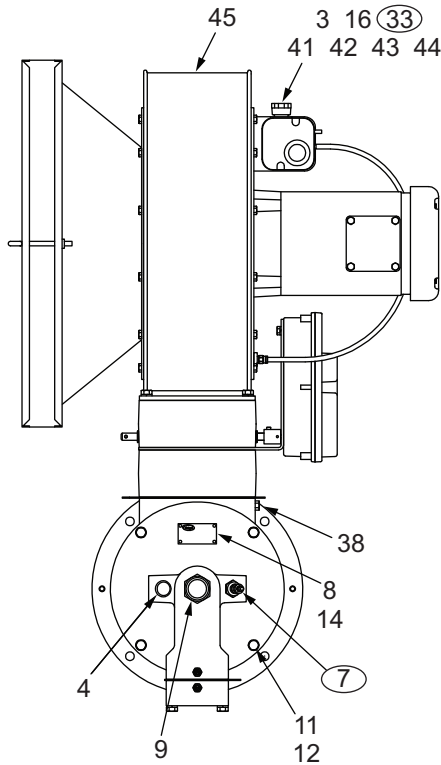

# Eclipse ImmersoPak Burners

Spare Parts List 360-4

4/20/2012

Model IP008

Version 2

Ref	Part Number	Description
2	7038-1	Nozzle, Cast Iron
6	10027	Burner Body Mounting Gasket
7	23045	Igniter
22	14188-19	Orifice Plate for Butane (22.5 mm)
22	14188-23	Orifice Plate for Propane (25.0 mm)
22	14188-51	Orifice Plate for Natural Gas (33.0 mm)
31	10912	Actuator, EMA-418-1
31	15273-4	Actuator, M7284C-1000, Honeywell
31	22735	Actuator, EMP-424-5, 4 - 20 MA

Ref	Part Number	Description
31	22755	Actuator, EMP-423-5, 4 - 20 MA
31	10007506	Actuator, Siemens, SQM5, Counterclockwise
31	10009974	Actuator, Siemens, SQM5, Clockwise
33	20440	Air Pressure Switch, 2 - 20", Stainless Steel
33	20475	Air Pressure Switch, 2 - 20", Plastic Hose
33	21877	Actuator Switch