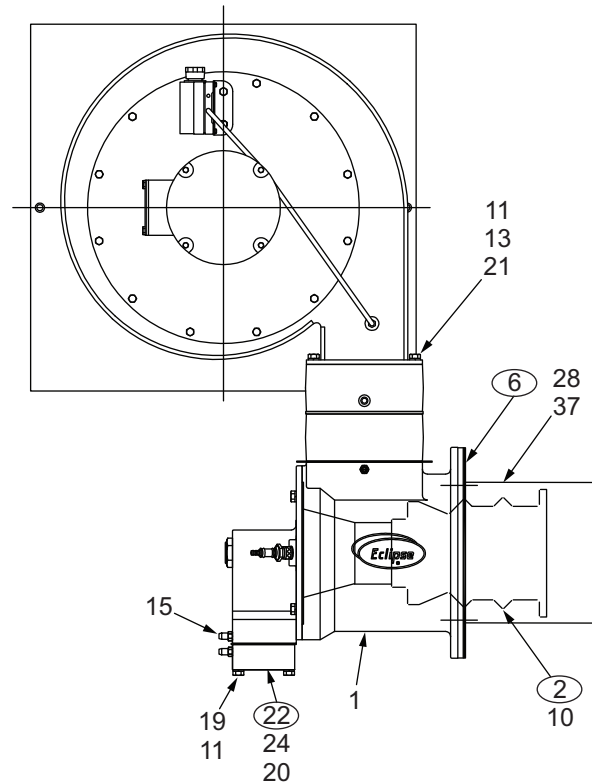

# Eclipse ImmersoPak Burners

Spare Parts List 360-4

4/20/2012

Model IP008

Version 2

Ref	Part Number	Description
2	7038-1	Nozzle, Cast Iron
6	10027	Burner Body Mounting Gasket
7	23045	Igniter
22	14188-19	Orifice Plate for Butane (22.5 mm)
22	14188-23	Orifice Plate for Propane (25.0 mm)
22	14188-51	Orifice Plate for Natural Gas (33.0 mm)
31	10912	Actuator, EMA-418-1
31	15273-4	Actuator, M7284C-1000, Honeywell
31	22735	Actuator, EMP-424-5, 4 - 20 MA

Ref	Part Number	Description
31	22755	Actuator, EMP-423-5, 4 - 20 MA
31	10007506	Actuator, Siemens, SQM5, Counterclockwise
31	10009974	Actuator, Siemens, SQM5, Clockwise
33	20440	Air Pressure Switch, 2 - 20", Stainless Steel
33	20475	Air Pressure Switch, 2 - 20", Plastic Hose
33	21877	Actuator Switch